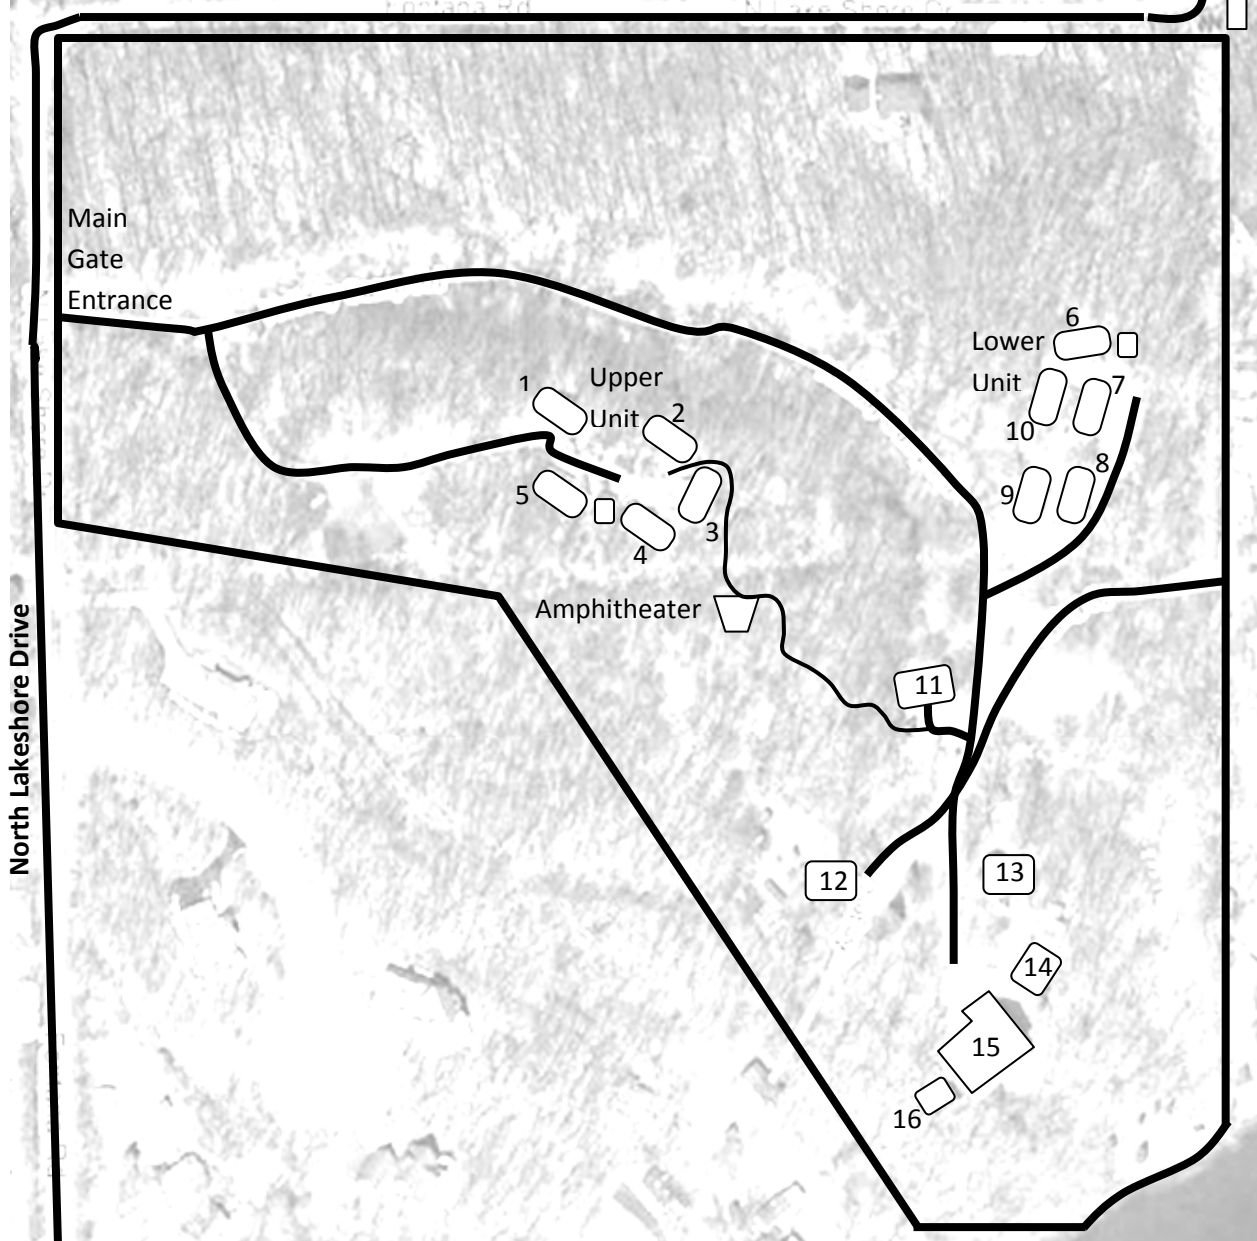

P.O. Box 10
361 N. Lake Shore Drive
Williams Bay, WI 53191

Holiday Home Map

North Lakeshore Drive

To Route 67

George Williams College Campus

1. Otzen Cabin
2. Adreani Cabin
3. Wilks Cabin
4. Gage Colman Cabin
5. Vaughan Cabin
6. Brunk Cabin
7. Reefer Cabin
8. Schwemen Cabin
9. Abra Cabin
10. Atkinson Cabin
11. Maintenance Building
12. Private Residence
13. Crane Max Building
14. Health Center
15. Founders Hall
16. Cooks Cabin